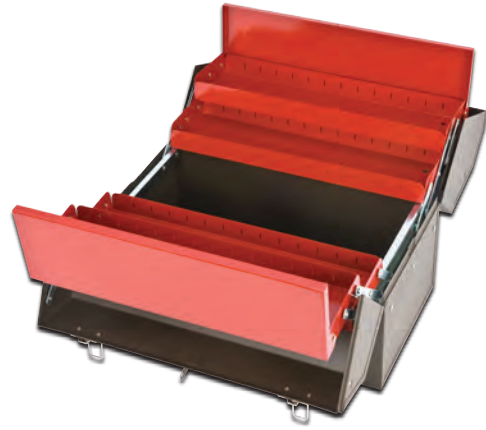

CANTILEVER BOX

- › 4 trays - 2 with covers.
- › Trays swing out for easy tool access.

Product #	Color	Cubic Capacity (in)	Height (in)	Depth (in)	Overall Length (in)	Weight (lbs)
J9951	Black	2,520	10	14	18	20